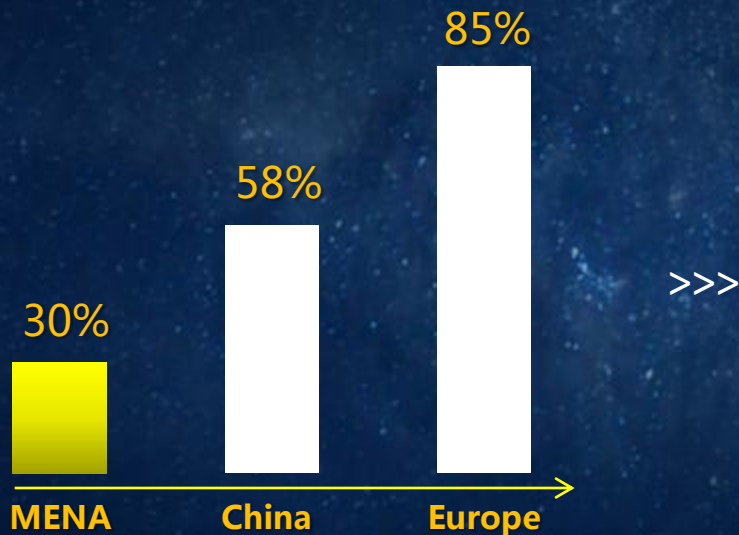

Challenge 3: Spectrum

MBB Penetration