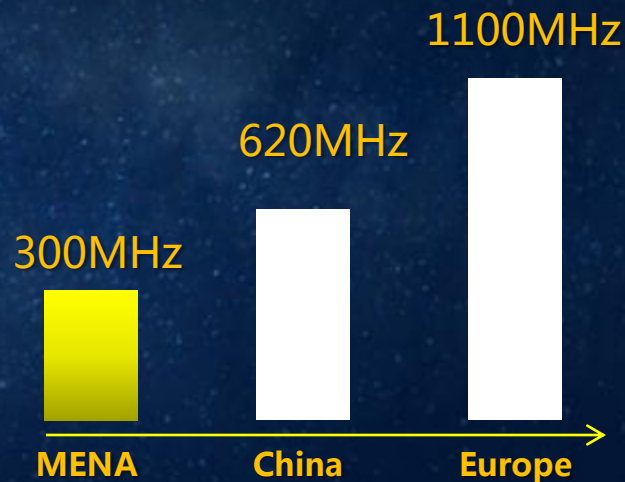

China NBN (2020)

1Gbps *(developed city)*

50Mbps *(common city)*

Challenge 3: Spectrum

MBB Penetration

Spectrum

Together
For A Better Connected World

Redefine Broadband

50Mbps

As Broadband

Government & Regulator

Free up More Spectrum by 2025

1960MHz

- *KSA's 2030 Plan*
- *UAE's 2021 Plan*

***Target and
Plan***

- *municipal
pipelines*
- *Street Light poles*