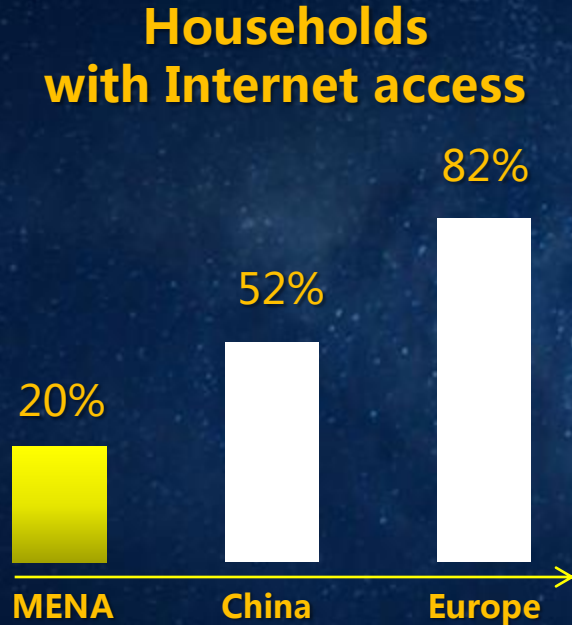

Challenge 2: FBB Infrastructure

>>>

Digital Europe (2020)

1Gbps *(DDS)*

100Mbps *(50%)*

China NBN (2020)

1Gbps *(developed city)*

50Mbps *(common city)*