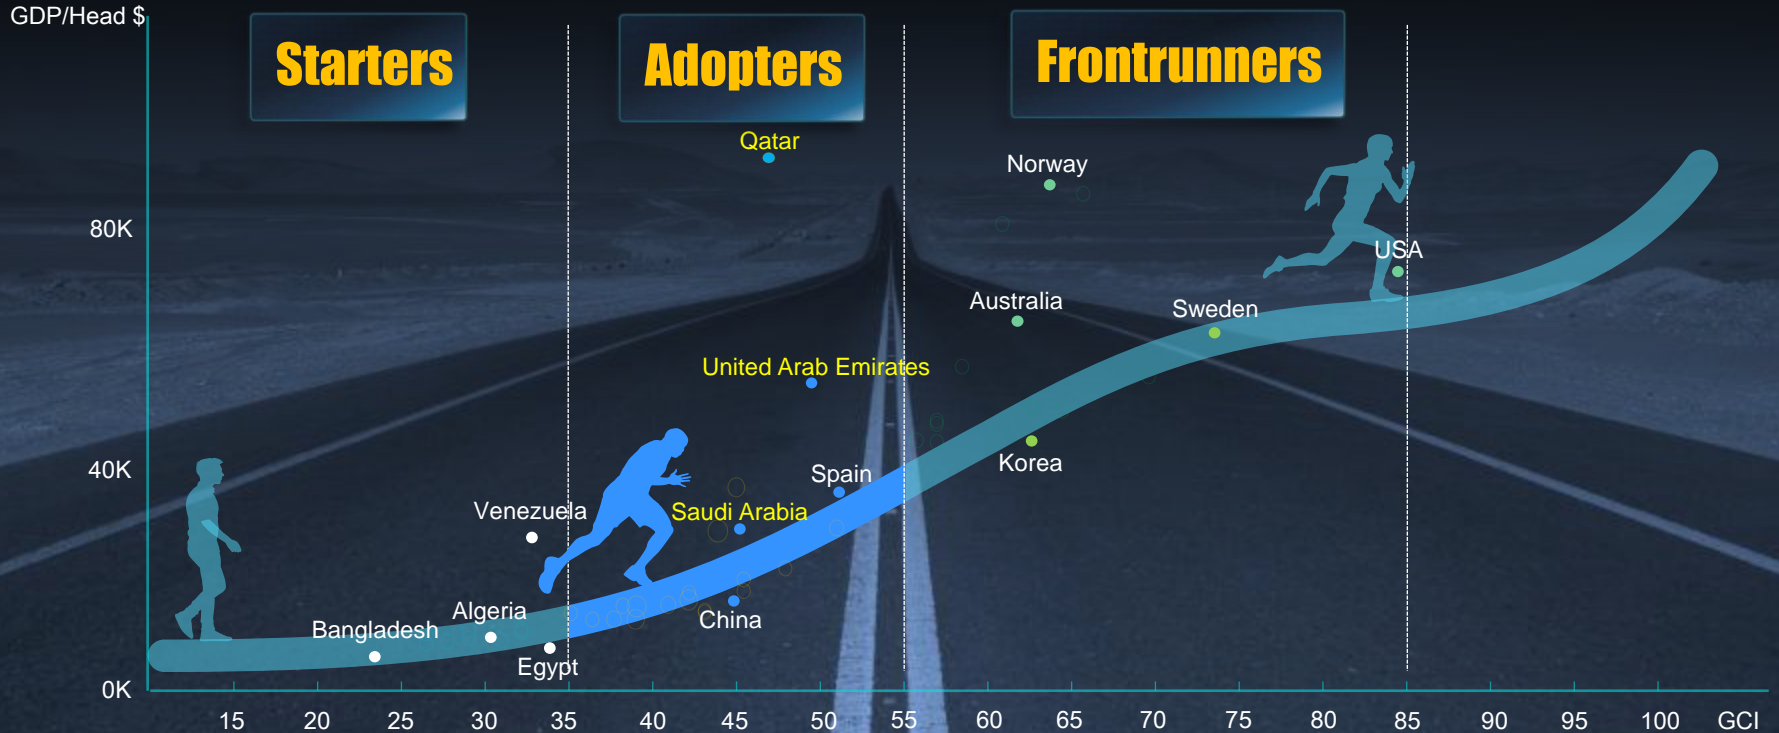

Challenge 1: Global Connection Index

1 GCI Point = 2.1% competitiveness + 2.2% innovation + 2.3% productivity